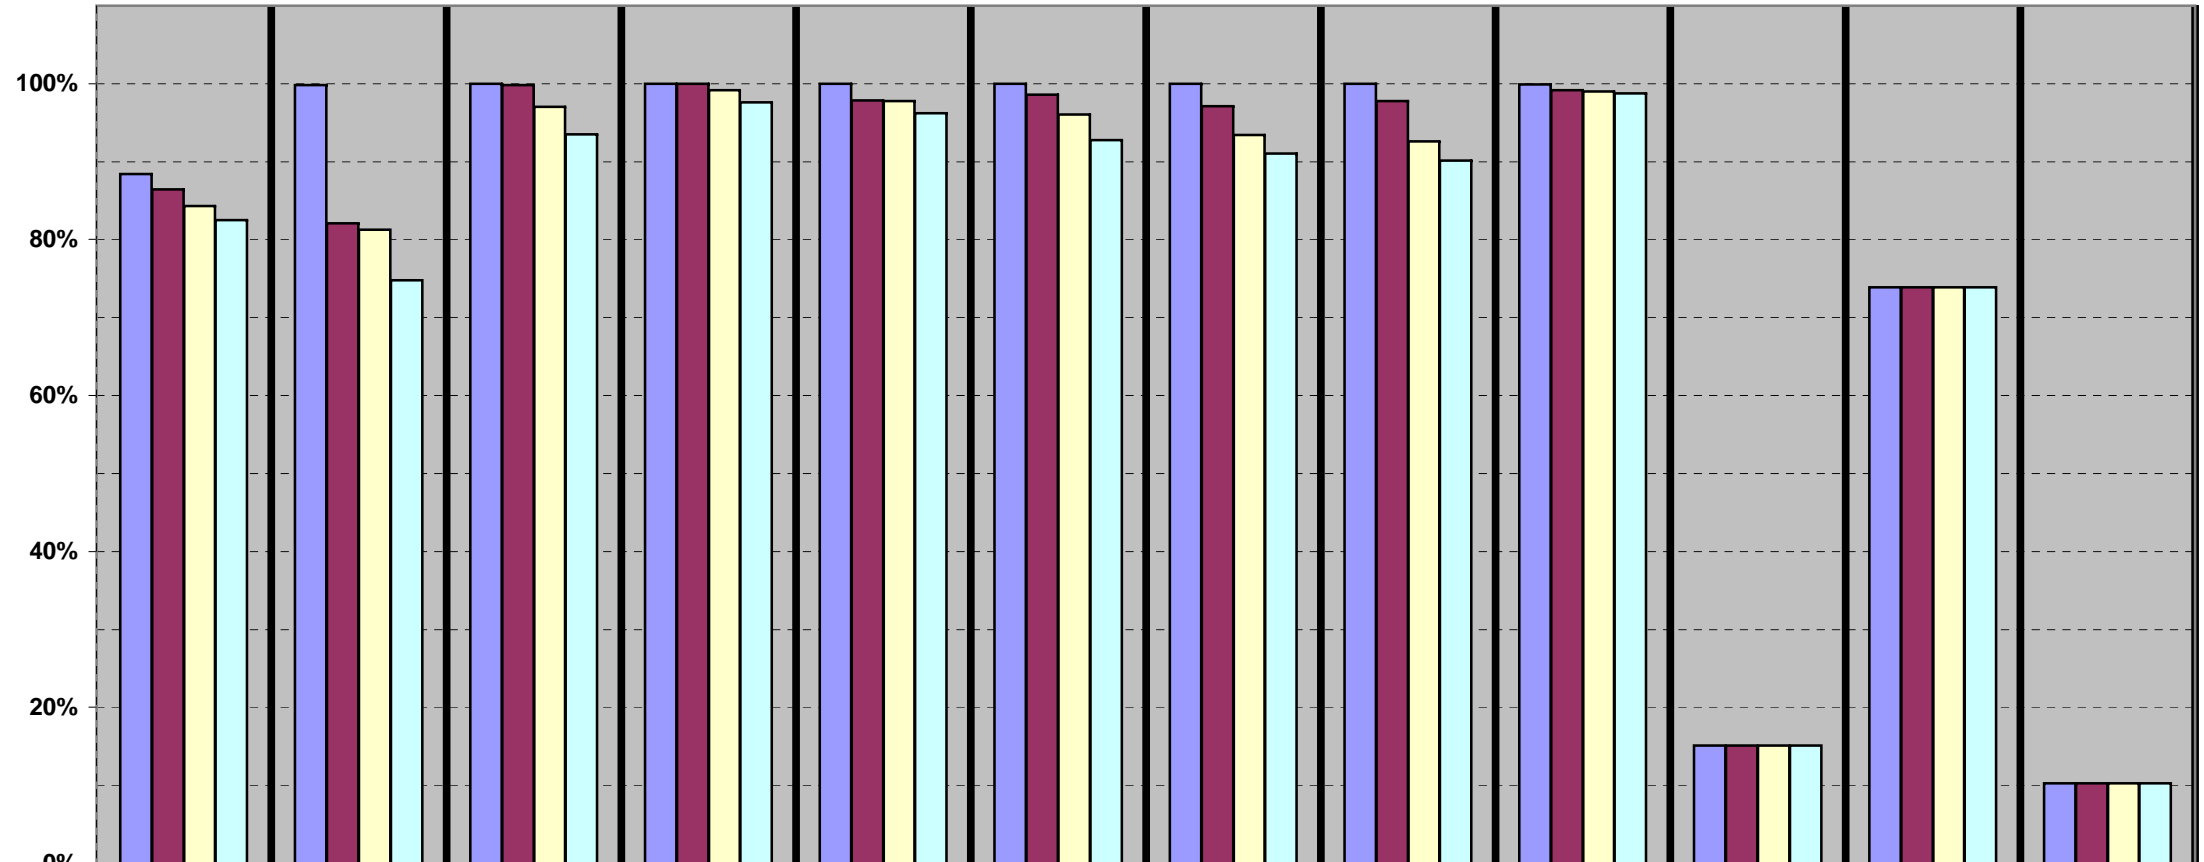

**HSPD-12 Card Issuance - NNSA Field Site Progress**  
**% Complete as of July 16, 2010**

	NNSA Field & NR Sub-Total	Service Center (Includes NNSA Site Office)	Y-12 Site	Kansas City Plant / Honeywell Kirtland	Pantex Plant	Nevada Test Site	Lawrence Livermore National	Los Alamos National Laboratory	Sandia National Laboratory	Naval Reactors Sub-Total	Naval Reactors Federal Staff	Naval Reactors Contractors
■ % of Target Sponsored	88%	100%	100%	100%	100%	100%	100%	100%	100%	15%	74%	10%
■ % of Target Enrolled	86%	82%	100%	100%	98%	99%	97%	98%	99%	15%	74%	10%
■ % of Target Delivered	84%	81%	97%	99%	98%	96%	93%	93%	99%	15%	74%	10%
■ % of Target Activated	82%	75%	93%	98%	96%	93%	91%	90%	99%	15%	74%	10%